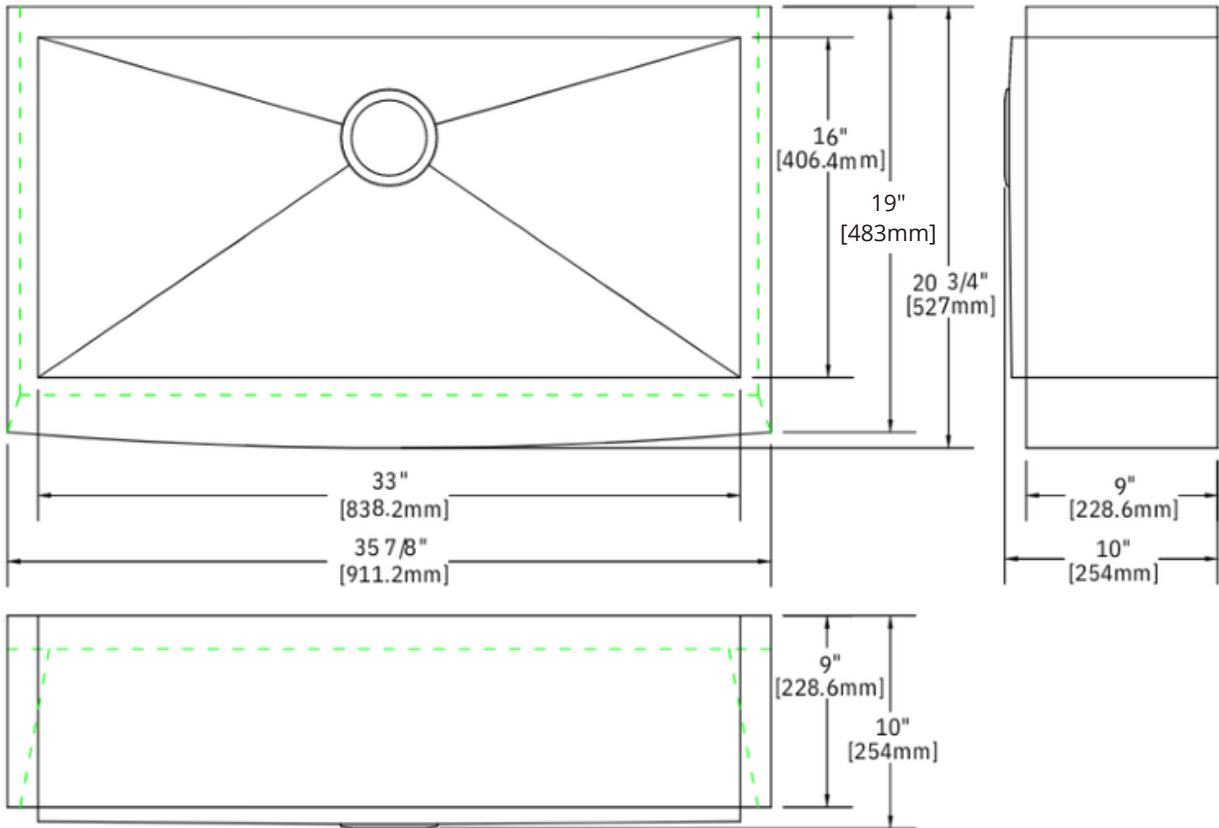

### **Material**

- 16-Gauge Stainless Steel

### Technical Information

All product dimensions are nominal

Exterior Measurements: 35 7/8" x 20 3/4" x 10"

Interior Measurements: 33" x 16" x 10"

Bowl Configuration: Single